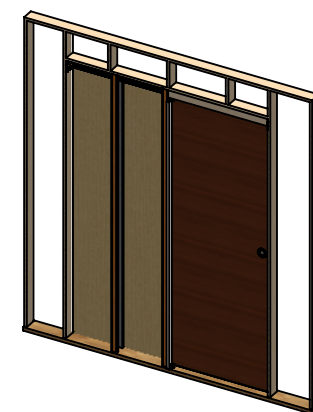

NOTE:

For door over 44mm
widening kit MUST be used.

Available Sets				
Part No.	Item Code	Maximum Door Width	Maximum Door Height	Maximum Door Weight
61730	H30	762mm	2032mm	56kg
61736	H36	915mm	2032mm	56kg
61742	H42	1067mm	2032mm	90kg
61842	H42A	1067mm	2743mm	90kg
61848	H48A	1219mm	2743mm	90kg
61854	H54	1371mm	2743mm	90kg
61860	H60A	1524mm	2743mm	90kg