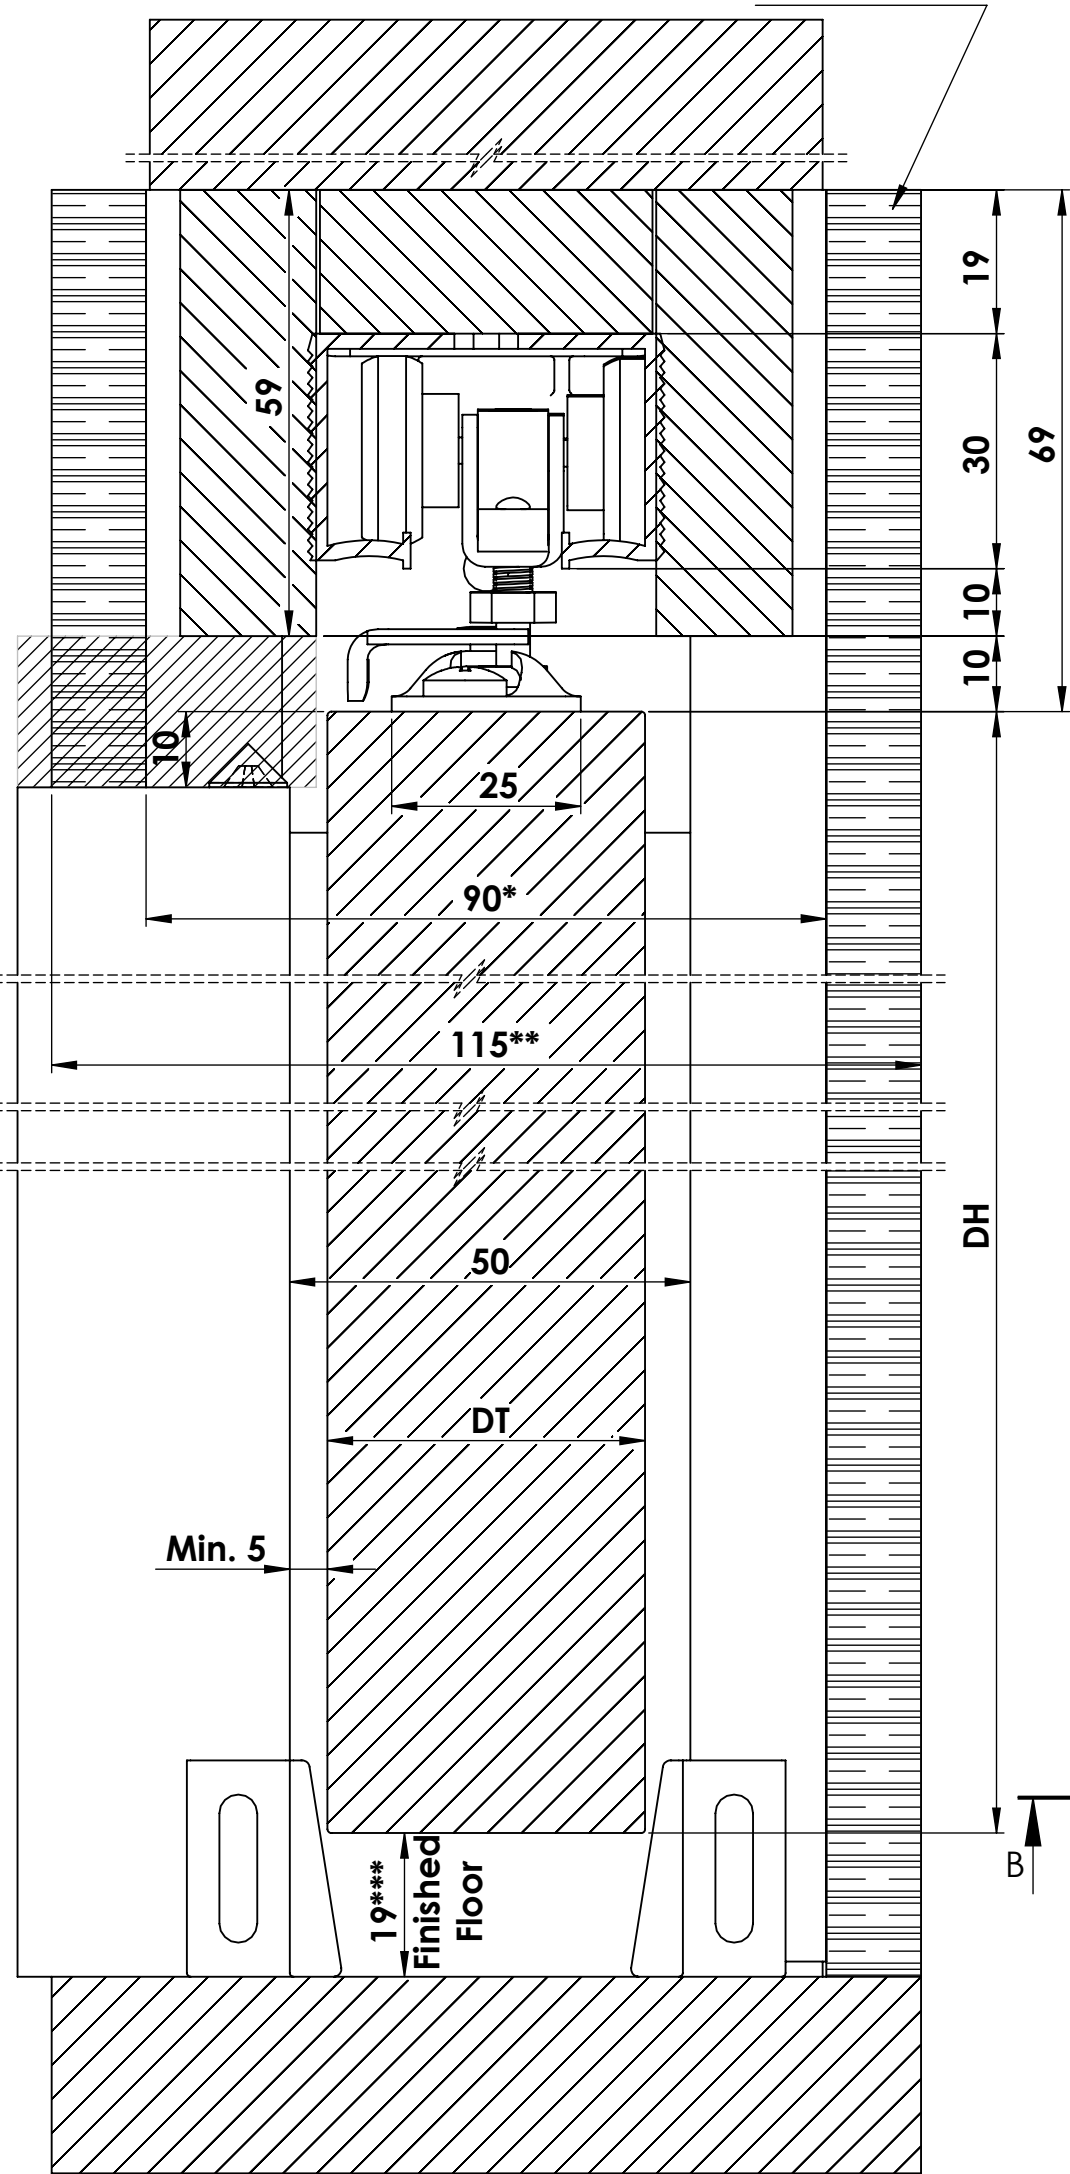

# HIDEAWAY

Maximum door weight 90kg

## SECTION A-A

12.5mm  
Plaster Board

Side view  
with alternative bottom guide  
Scale 1:2

61911\*\*\*\*  
Guide

\*Add 5mm if widening kit is used,  
95mm Hideaway Kit thickness

\*\*Add 5mm if using widening kit,  
120mm finished wall thickness

\*\*\*\*See 61911-Guide for more  
details and options

DH - Door height, maximum 2743mm

DWi - Door width, maximum 1524mm

DT - Door thickness,  
Maximum 38mm without adaptor kit  
Maximum 44mm with adaptor kit  
Maximum 50mm with cavity widening kit

## SECTION B-B Scale 1 : 6

Front view  
Scale 1:6