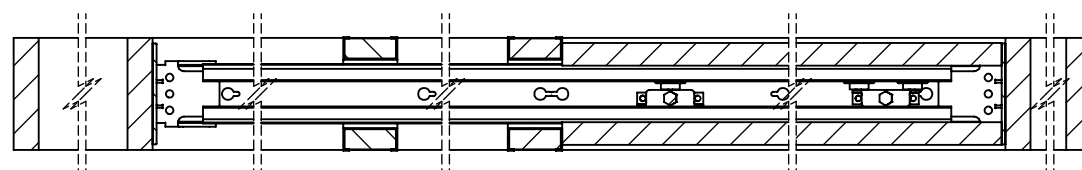

SECTION B-B Scale 1 : 6