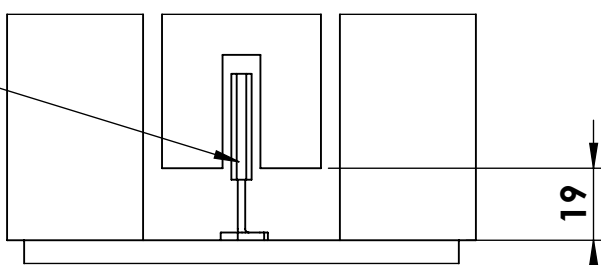

# HIDEAWAY

Maximum door weight 90kg

## SECTION A-A

12.5mm  
Plaster Board

Side view  
with alternative bottom guide  
Scale 1:2

61911\*\*\*\*  
Guide

\*Add 5mm if widening kit is used,  
95mm Hideaway Kit thickness

\*\*Add 5mm if using widening kit,  
120mm finished wall thickness

\*\*\*\*See 61911-Guide for more  
details and options

DH - Door height, maximum 2743mm

DWi - Door width, maximum 1524mm

DT - Door thickness,  
Maximum 38mm without adaptor kit  
Maximum 44mm with adaptor kit  
Maximum 50mm with cavity widening kit

## SECTION B-B Scale 1 : 6

Front view  
Scale 1:6