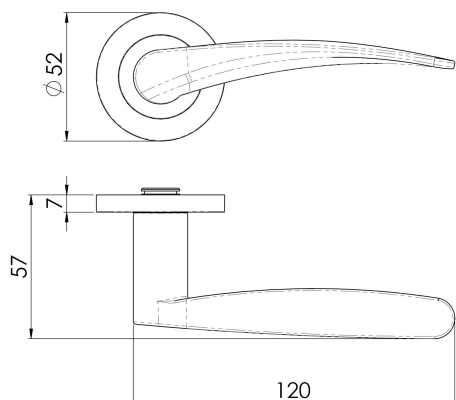

## Steelworx SWL Tirolo Lever on Rose

SWL1131SSS

Lever on a concealed fix threaded rose. The lever is slightly curved with an angled forefront as a thumbgrip making it very comfortable to hold. Part of the Steelworx range in grade 304 Stainless Steel. Comes with a 10 year mechanical guarantee and is Fire door rated.