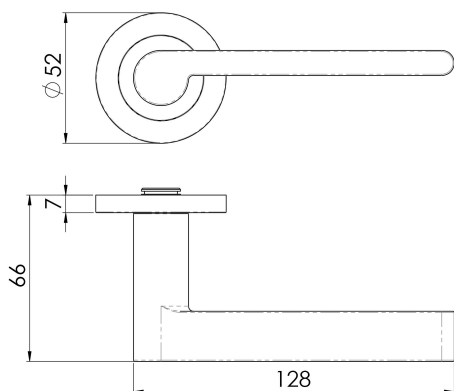

## Steelworx SWL Lubecca Lever on Rose

SWL1161SSS

Lever on a concealed fix threaded rose. A straight flat bar lever with a smooth rounded end. Part of the Steelworx range in grade 304 Stainless Steel. Comes with a 10 year mechanical guarantee and is Fire door rated.